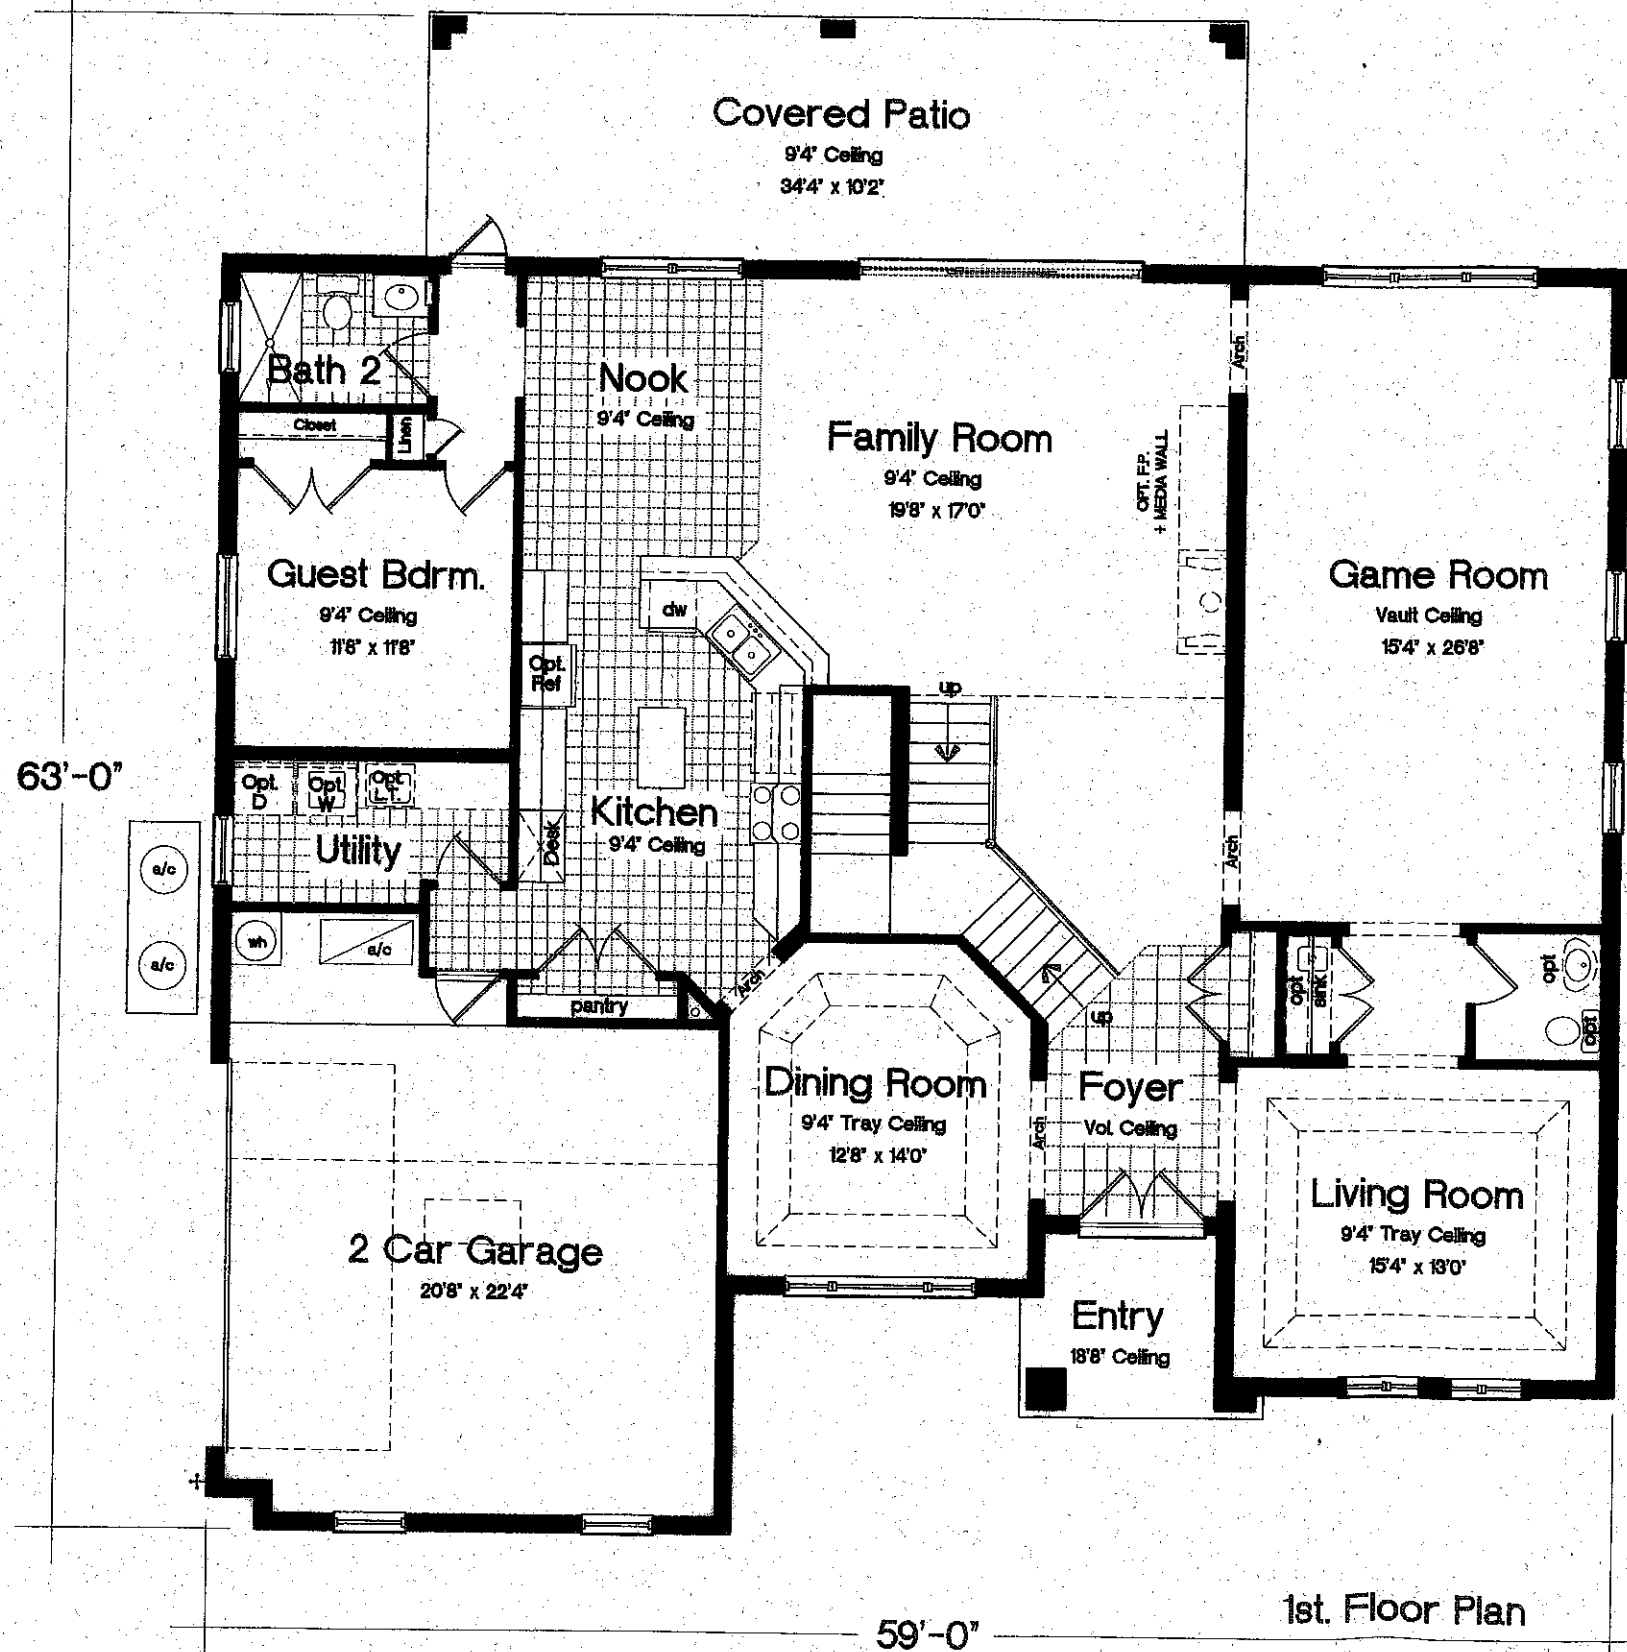

# THE ANDANTE

# • HOMES • BEAZER

Area Tabulations	
Living:	
1st floor:	2302 sf
2nd floor:	1410 sf
<b>Total Living:</b>	<b>3712 sf</b>
<b>Floor Plan FR-122</b>	
SCALE : 1/8" = 1'-0"	

All floor plans and elevations are artists renderings and may vary somewhat in precise detail and dimensions. All measurements are approximate. Builder reserves the right to change and/or alter materials, specifications, features, dimensions, designs and prices without prior notice. Floor plan may vary with elevation.