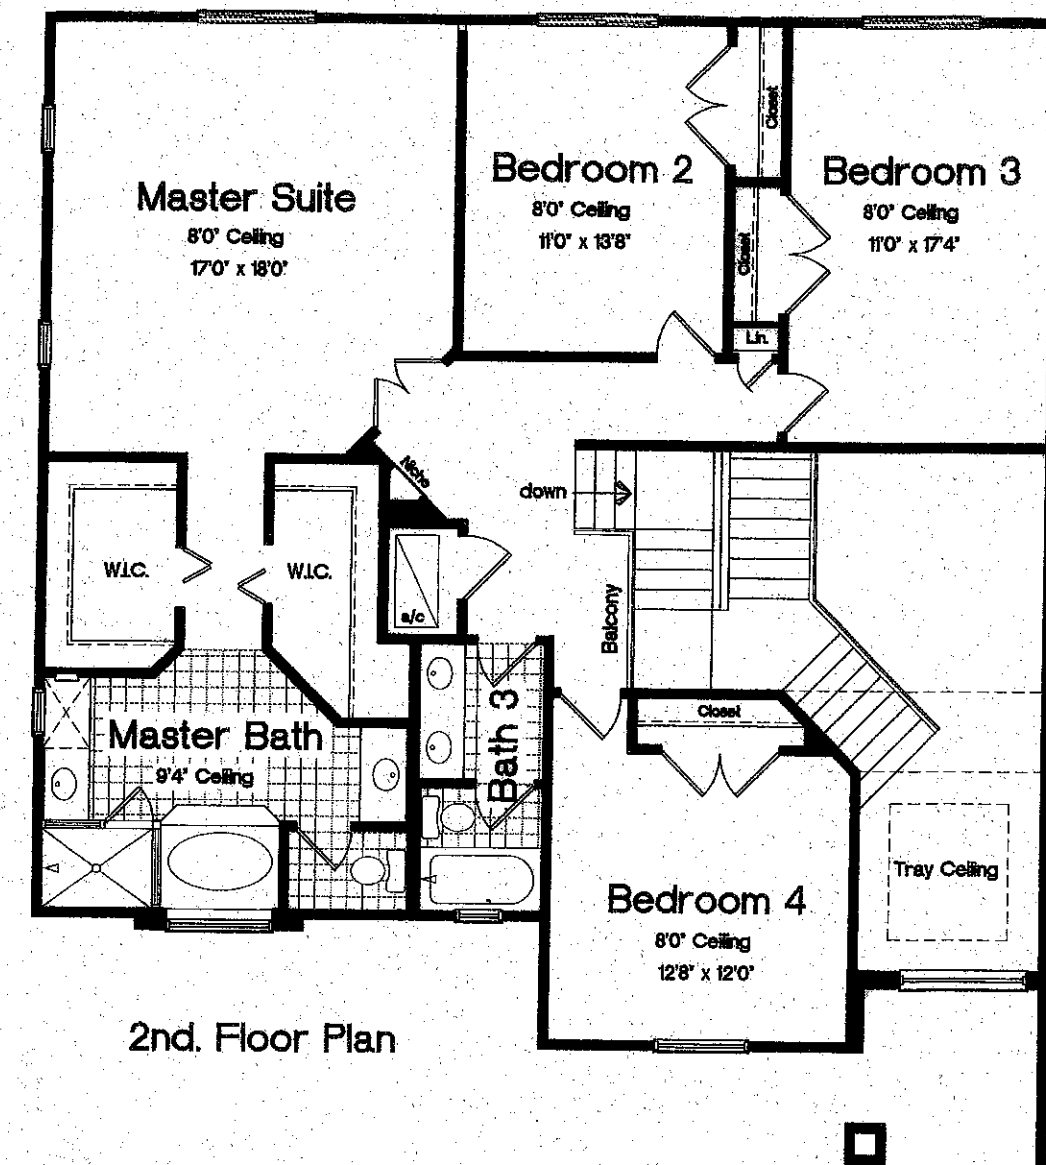

# THE ANDANTE

# • HOMES • BEAZER

Area Tabulations	
Living:	
1st floor:	2302 sf
2nd floor:	1410 sf
<b>Total Living:</b>	<b>3712 sf</b>
<b>Floor Plan FR-122</b>	
SCALE : 1/8" = 1'-0"	

All floor plans and elevations are artists renderings and may vary somewhat in precise detail and dimensions. All measurements are approximate. Builder reserves the right to change and/or alter materials, specifications, features, dimensions, designs and prices without prior notice. Floor plan may vary with elevation.